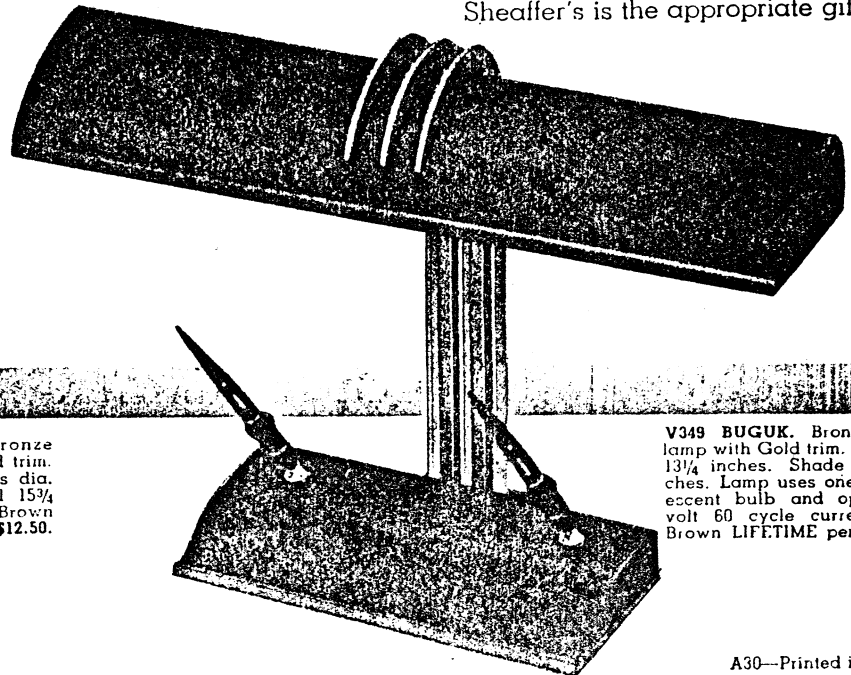

N308 BUEYS. Bronze lamp with Gold trim. Shade 12 inches dia. Height over all 15 3/4 inches. With Brown LIFETIME pen $12.50.

V349 BUGUK. Bronze Fluorescent lamp with Gold trim. Height over all 13 1/4 inches. Shade 4 3/8 x 18 1/2 inches. Lamp uses one 18 inch F100 bulb and operates on volt 60 cycle current. With Brown LIFETIME pens $60.00.